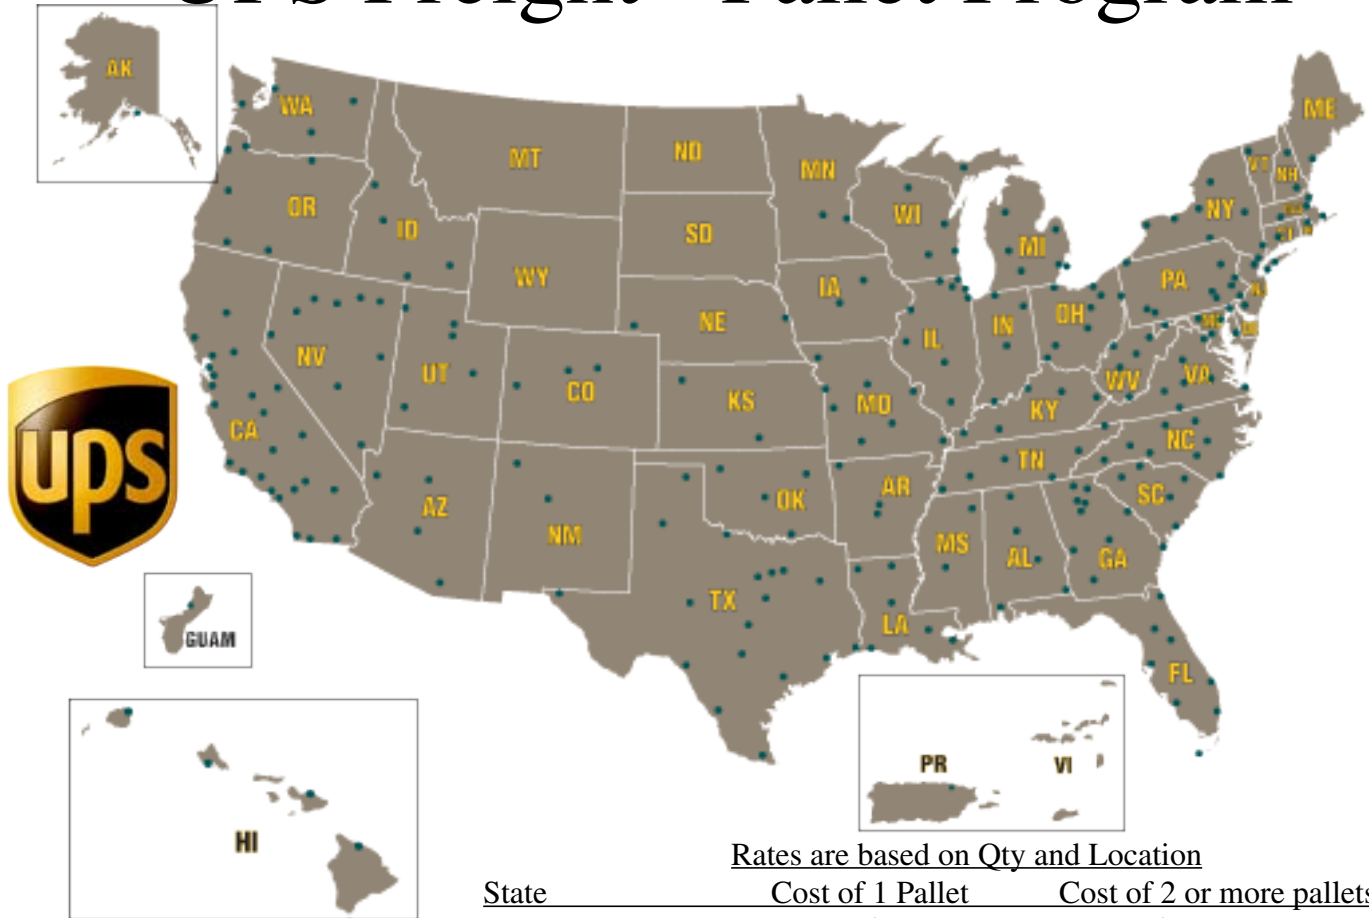

*40" W x 48" L

*Dohrn DOES NOT service South Dakota for this Pallet Program

*Pallet program is base price PLUS Fuel Surcharge.

Additional Charges for add on services	
Lift-gate -	\$44.00
Farm Delivery -	\$25.00
Notification prior to Delivery -	\$12.00

Rules and charges are subject to change without prior notice.

UPS Freight - Pallet Program

Rates are based on Qty and Location

State	Cost of 1 Pallet	Cost of 2 or more pallets
AL, TX	\$174.00	\$117.00
AR	\$129.00	\$104.00
AZ, WA, OR	\$246.00	\$190.00
CA, NV	\$246.00	\$215.00
CO, UT	\$177.00	\$135.00
RI, PA, VT, DE, CT,		
MA, MD, ME, SC, NJ,		
NH, GA, LA	\$114.00	\$114.00
MN	\$106.00	\$81.00
FL, OK	\$164.00	\$126.00
NY	\$214.00	\$173.00
OH	\$87.00	\$61.00
IL	\$85.00	\$55.00
IN, WI, IA, MO	\$81.00	\$65.00
KS, KY	\$105.00	\$100.00
NE	\$136.00	\$115.00
MS	\$114.00	\$123.00
NC, TN, VA	\$164.00	\$123.00
MI	\$87.00	\$61.00
WV	\$133.00	\$107.00