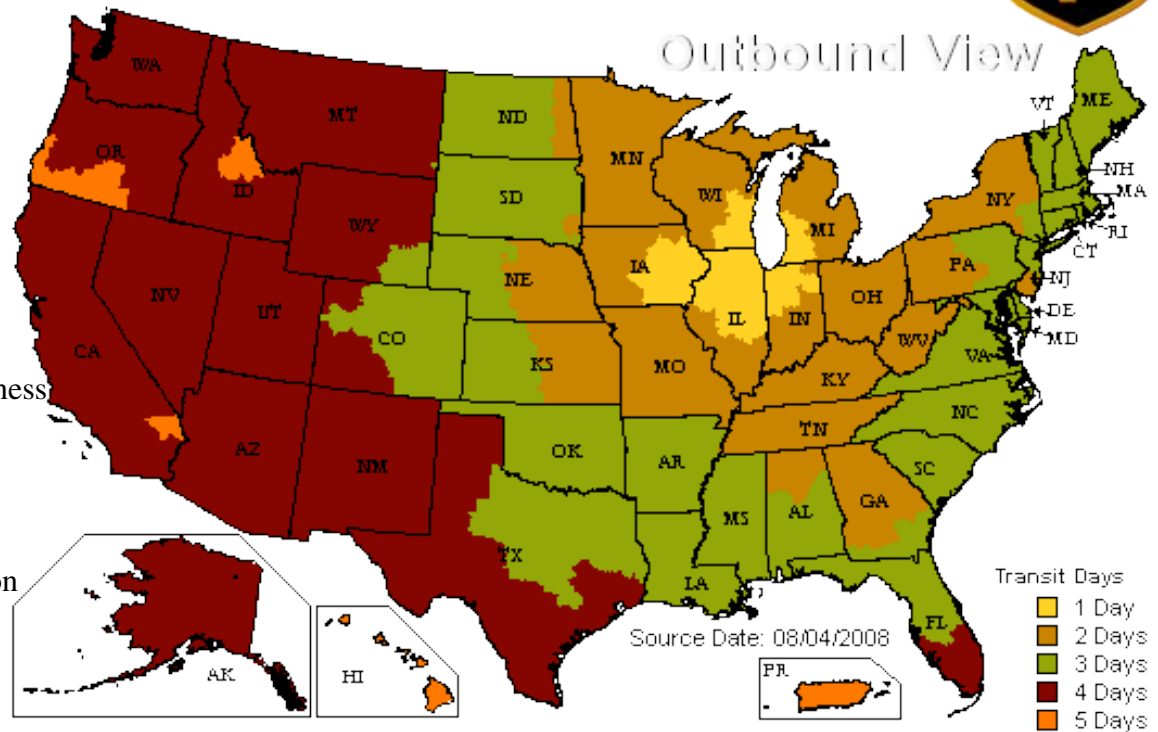

UPS Ground Shipments

- * In-Stock orders will ship on the next business day.
- * Transit times are estimated by UPS
- * Price is based on weight and destination

Dohrn's Pallet Program

*Pricing on map is "per pallet"