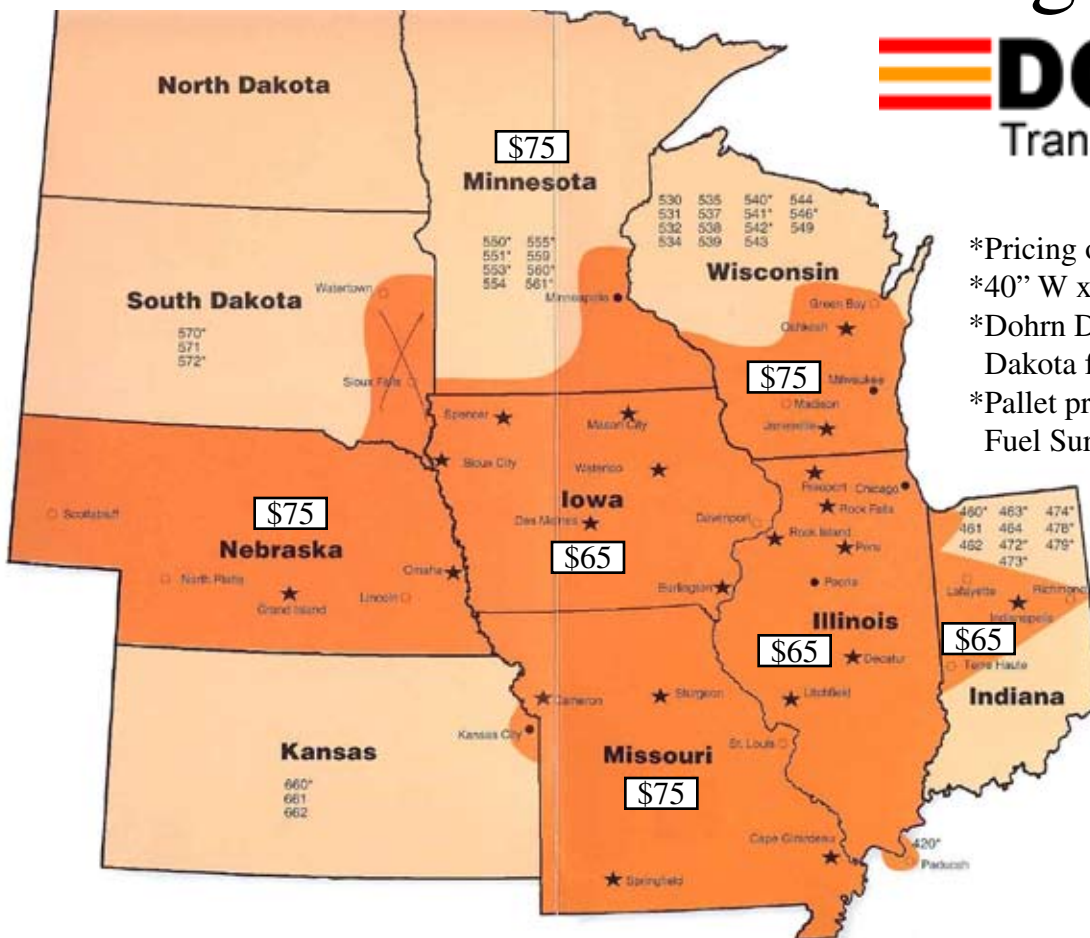

UPS Ground Shipments

- * In-Stock orders will ship on the next business day.
- * Transit times are estimated by UPS
- * Price is based on weight and destination

Dohrn's Pallet Program

*Pricing on map is "per pallet"

*40" W x 48" L

*Dohrn DOES NOT service South Dakota for this Pallet Program

*Pallet program is base price PLUS Fuel Surcharge.

Additional Charges for add on services	
Lift-gate -	\$44.00
Farm Delivery -	\$25.00
Notification prior to Delivery -	\$12.00

Rules and charges are subject to change without prior notice.

UPS Freight - Pallet Program

Rates are based on Qty and Location

State	Cost of 1 Pallet	Cost of 2 or more pallets
AL, TX	\$174.00	\$117.00
AR	\$129.00	\$104.00
AZ, WA, OR	\$246.00	\$190.00
CA, NV	\$246.00	\$215.00
CO, UT	\$177.00	\$135.00
RI, PA, VT, DE, CT,		
MA, MD, ME, SC, NJ,		
NH, GA, LA	\$114.00	\$114.00
MN	\$106.00	\$81.00
FL, OK	\$164.00	\$126.00
NY	\$214.00	\$173.00
OH	\$87.00	\$61.00
IL	\$85.00	\$55.00
IN, WI, IA, MO	\$81.00	\$65.00
KS, KY	\$105.00	\$100.00
NE	\$136.00	\$115.00
MS	\$114.00	\$123.00
NC, TN, VA	\$164.00	\$123.00
MI	\$87.00	\$61.00
WV	\$133.00	\$107.00